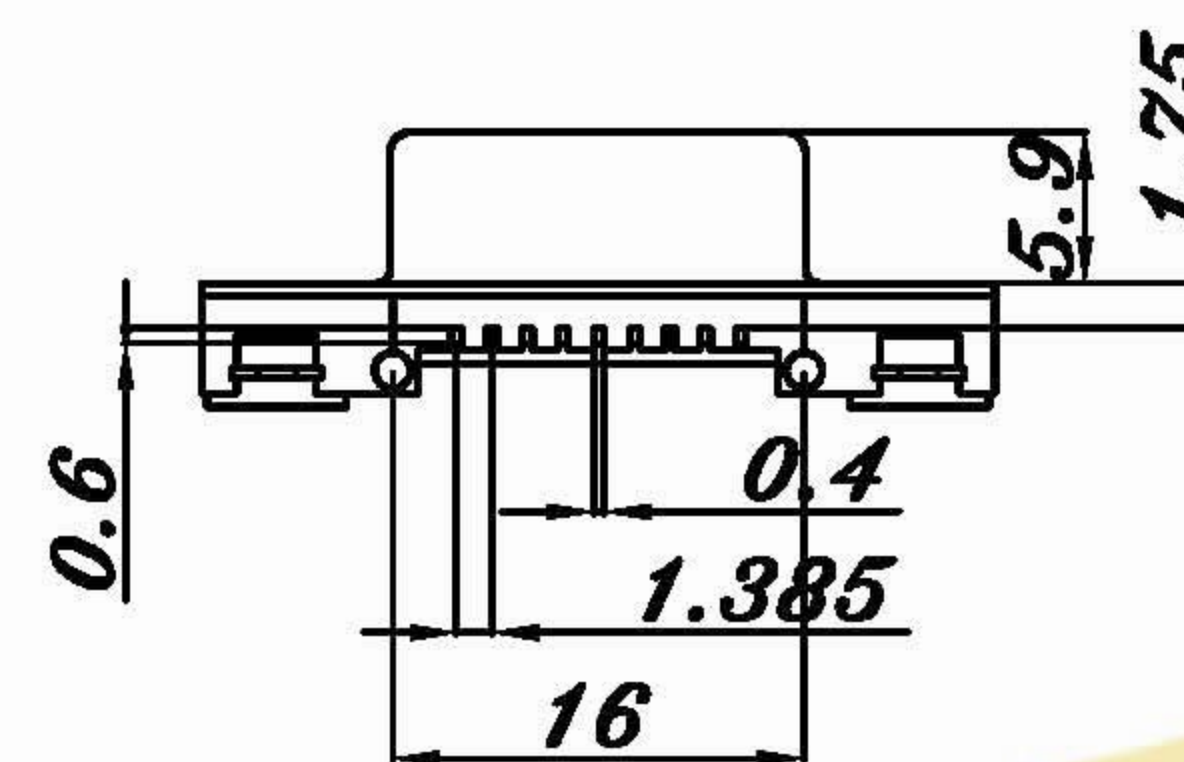

SLIM D-SUB R/A DIP TYPE

ORDER

P.C.B LAYOUT
TO SUGGEST

P.C.B LAYOUT
TO SUGGEST

442B