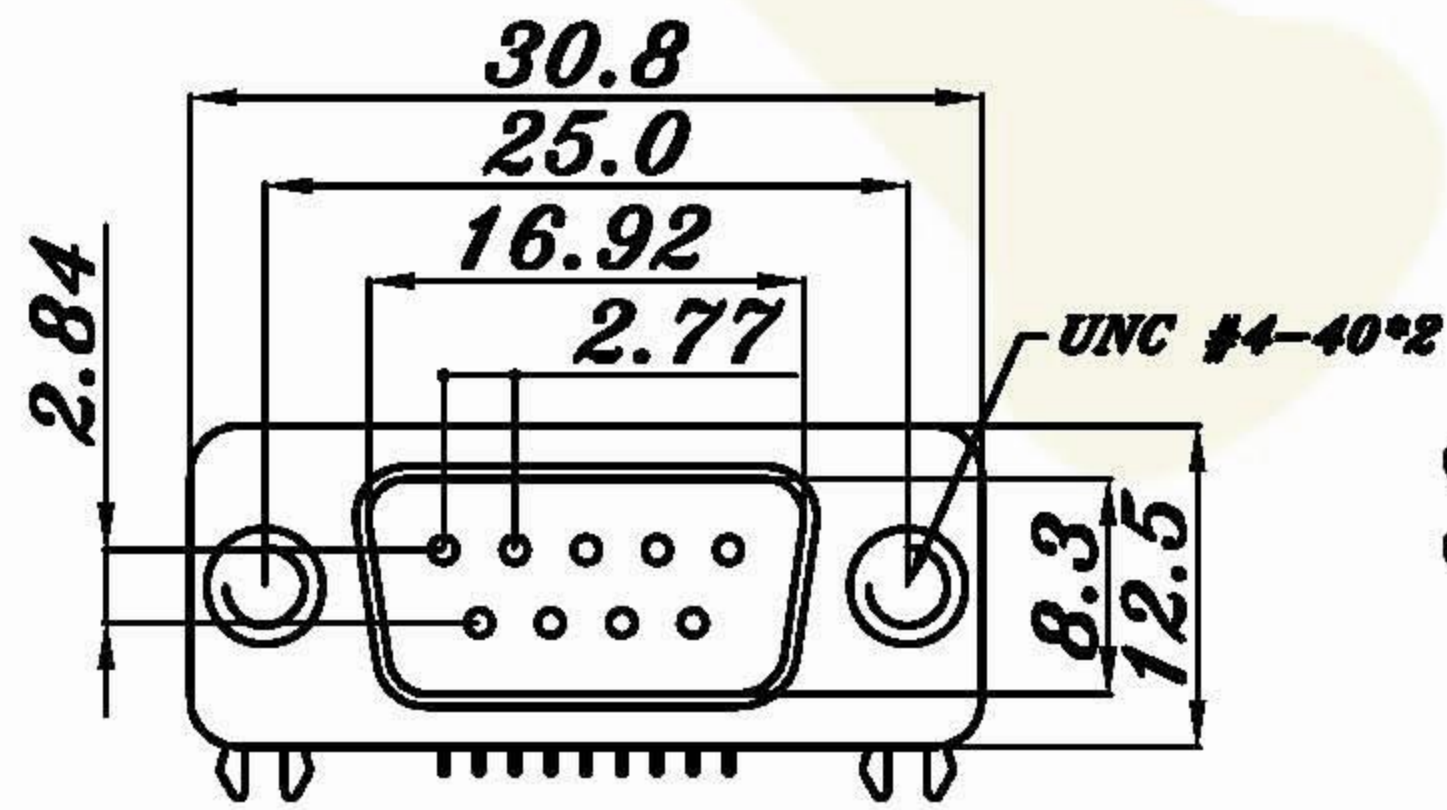

SLIM D-SUB R/A DIP TYPE

ORDER

P.C.B LAYOUT
TO SUGGEST

P.C.B LAYOUT
TO SUGGEST

442B